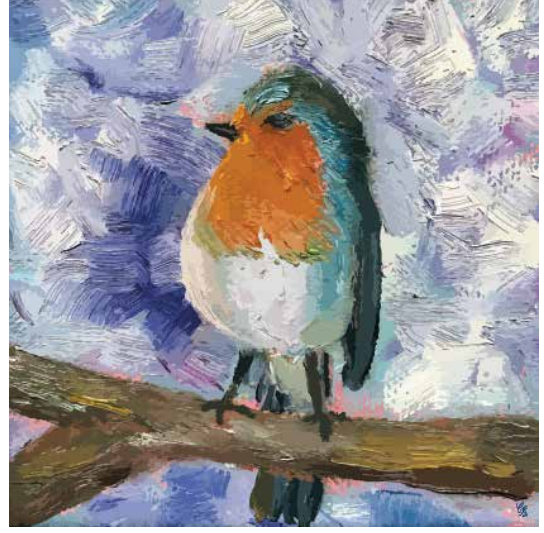

Robinson (2) - 148 x 148 G-002

Robinson (3) - 148 x 148 G-003

Robinson (4) - 148 x 148 G-006

148 x 148 cm, with envelop
MOQ : 20 per design, EUR 1.3 / GBP 1.3

Every square design in this catalog is also available
as a greeting card 148x148 cm