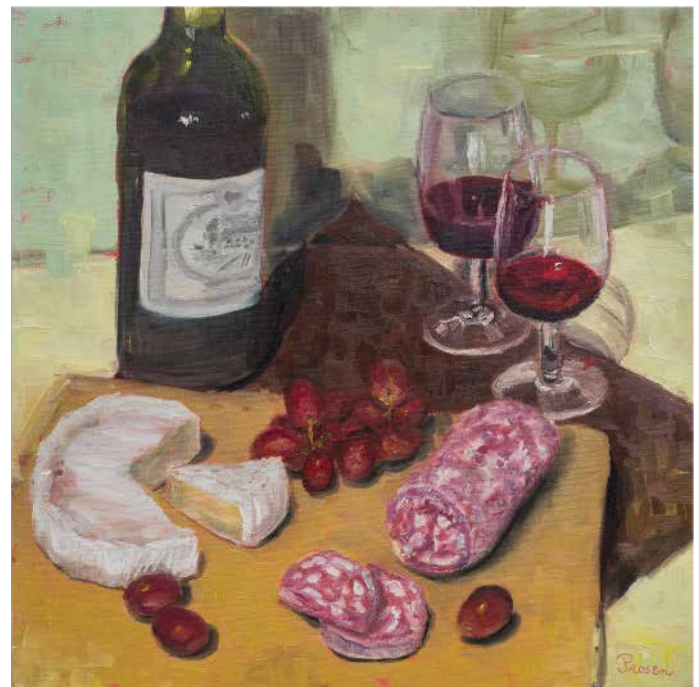

French Gathering
8x8" (20x20cm)
with mount 12x12" (30x30cm)
F8-008