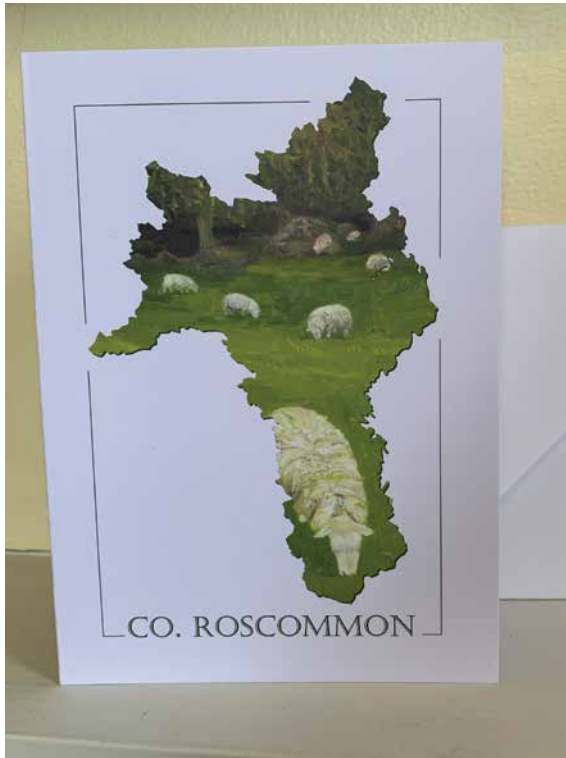

35X35cm, cotton

GREETING CARDS

5x7" with envelop
in a presentation bag or without

every design is available
as a greeting card or a tote bag

PRICES

- A4 Art Print, Matt White Paper 240 g, unframed
in a presentation bag EUR 8 / GBP 7
MOQ : 6 (different designs)