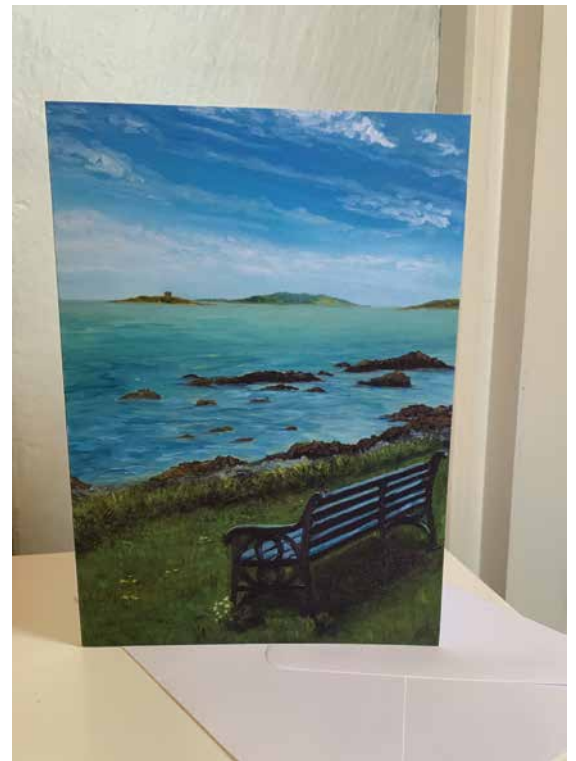

G-010

5"x7" with envelop
MOQ : 20 per design, EUR 1.5 / GBP 1.5

Every landscape/portrait design in this catalog
is also available as a greeting card 5x7"